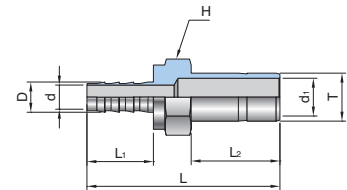

Hose Tube Adapter UHTA

Connects Hose to UNILOK Tube Fitting

Part No.	Hose I.D.	Tube O.D. T	Dimensions (inch)						
			D	d	d₁	H	L	L₁	L₂
UHTA-02H02T	1/8	1/8	0.15	0.08	0.09	5/16	1.35	0.40	0.53
UHTA-02H04T	1/8	1/4	0.15	0.08	0.19	3/8	1.44	0.40	0.62
UHTA-04H04T	1/4	1/4	0.30	0.19	0.19	7/16	1.83	0.79	0.62
UHTA-04HM06T	1/4	6mm	0.30	0.19	0.18	7/16	1.86	0.79	0.62
UHTA-04H06T	1/4	3/8	0.30	0.19	0.28	7/16	1.90	0.79	0.69
UHTA-05H04T	5/16	1/4	0.37	0.19	0.19	7/16	1.91	0.87	0.62
UHTA-06H06T	3/8	3/8	0.45	0.30	0.28	9/16	1.98	0.87	0.69
UHTA-06H08T	3/8	1/2	0.45	0.30	0.39	5/8	2.20	0.87	0.91
UHTA-08H06T	1/2	3/8	0.60	0.38	0.28	11/16	2.05	0.94	0.69
UHTA-08H08T	1/2	1/2	0.60	0.38	0.39	11/16	2.27	0.94	0.91
UHTA-12H12T	3/4	3/4	0.90	0.63	0.59	1-1/16	2.44	1.05	0.97

Dimensions are for reference only and are subject to change without prior notice.