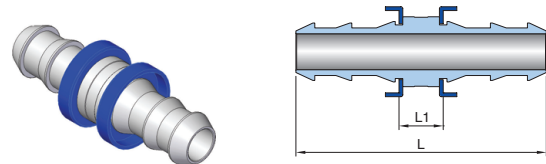

Push-On Hose Fittings

Easy and quick installation
for soft plastic or rubber hose

Push-On Hose Tube Fitting Adapter UHPTFA

Connects Hose to Tube

Part No.	Hose I.D.	Tube O.D. T	Dimensions (mm)			
			H	h	L	L ₁
UHPTFA-04H04	1/4	1/4	9/16	9/16	50.0	30.7
UHPTFA-06H06	3/8	3/8	11/16	11/16	53.6	31.5
UHPTFA-08H08	1/2	1/2	7/8	7/8	62.7	36.1

Push-On Hose Tube Adapter UHPTA

Connects Hose to UNILOK Tube Fitting

Part No.	Hose I.D.	Tube O.D. T	Dimensions (mm)	
			L	L ₁
UHPTA-04H04T	1/4	1/4	49.0	29.7
UHPTA-06H06T	3/8	3/8	51.6	29.5
UHPTA-08H08T	1/2	1/2	62.7	36.1
UHPTA-12H12T	3/4	3/4	79.8	37.6

Push-On Hose Male Connector UHPMC

Connects Hose to Male Pipe

Part No.	Hose I.D.	P	Dimensions (mm)		
			H	L	L ₁
UHPMC-04H04	1/4	1/4	9/16	42.7	23.4
UHPMC-06H04	3/8	1/4	11/16	45.7	23.6
UHPMC-06H06	3/8	3/8	11/16	45.7	23.6
UHPMC-08H08	1/2	1/2	7/8	55.6	29.0
UHPMC-12H12	3/4	3/4	1-1/16	71.4	29.2

Push-On Hose Straight Union UHPSU

Connects Hose

Part No.	Hose I.D.	Tube O.D. T	Dimensions (mm)	
			L	L ₁
UHPSU-04H04H	1/4	1/4	52.6	14.0
UHPSU-06H06H	3/8	3/8	57.2	13.0
UHPSU-08H08H	1/2	1/2	69.4	13.0
UHPSU-12H12H	3/4	3/4	100.8	13.0