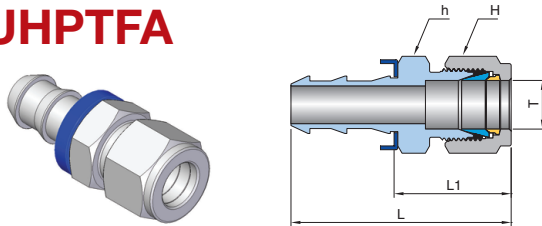

Push-On Hose Fittings

Easy and quick installation
for soft plastic or rubber hose

Push-On Hose Tube Fitting Adapter UHPTFA

Connects Hose to Tube

Part No.	Hose I.D.	Tube O.D. T	Dimensions (mm)			
			H	h	L	L ₁
UHPTFA-04H04	1/4	1/4	9/16	9/16	50.0	30.7
UHPTFA-06H06	3/8	3/8	11/16	11/16	53.6	31.5
UHPTFA-08H08	1/2	1/2	7/8	7/8	62.7	36.1

Push-On Hose Tube Adapter UHPTA

Connects Hose to UNILOK Tube Fitting

Part No.	Hose I.D.	Tube O.D. T	Dimensions (mm)	
			L	L ₁
UHPTA-04H04T	1/4	1/4	49.0	29.7
UHPTA-06H06T	3/8	3/8	51.6	29.5
UHPTA-08H08T	1/2	1/2	62.7	36.1
UHPTA-12H12T	3/4	3/4	79.8	37.6

Push-On Hose Male Connector UHPMC

Connects Hose to Male Pipe

Part No.	Hose I.D.	P	Dimensions (mm)		
			H	L	L ₁
UHPMC-04H04	1/4	1/4	9/16	42.7	23.4
UHPMC-06H04	3/8	1/4	11/16	45.7	23.6
UHPMC-06H06	3/8	3/8	11/16	45.7	23.6
UHPMC-08H08	1/2	1/2	7/8	55.6	29.0
UHPMC-12H12	3/4	3/4	1-1/16	71.4	29.2

Push-On Hose Straight Union UHPSU

Connects Hose

Part No.	Hose I.D.	Tube O.D. T	Dimensions (mm)	
			L	L ₁
UHPSU-04H04H	1/4	1/4	52.6	14.0
UHPSU-06H06H	3/8	3/8	57.2	13.0
UHPSU-08H08H	1/2	1/2	69.4	13.0
UHPSU-12H12H	3/4	3/4	100.8	13.0