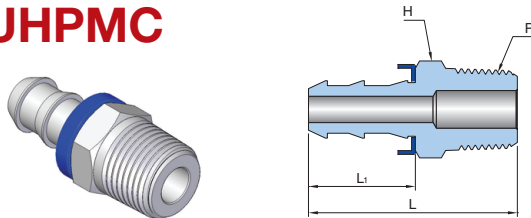

Push-On Hose Fittings

Easy and quick installation
for soft plastic or rubber hose

Push-On Hose Tube Fitting Adapter UHPTFA

Connects Hose to Tube

Part No.	Hose I.D.	Tube O.D. T	Dimensions (mm)			
			H	h	L	L ₁
UHPTFA-04H04	1/4	1/4	9/16	9/16	50.0	30.7
UHPTFA-06H06	3/8	3/8	11/16	11/16	53.6	31.5
UHPTFA-08H08	1/2	1/2	7/8	7/8	62.7	36.1

Push-On Hose Tube Adapter UHPTA

Connects Hose to UNILOK Tube Fitting

Part No.	Hose I.D.	Tube O.D. T	Dimensions (mm)	
			L	L ₁
UHPTA-04H04T	1/4	1/4	49.0	29.7
UHPTA-06H06T	3/8	3/8	51.6	29.5
UHPTA-08H08T	1/2	1/2	62.7	36.1
UHPTA-12H12T	3/4	3/4	79.8	37.6

Push-On Hose Male Connector UHPMC

Connects Hose to Male Pipe

Part No.	Hose I.D.	P	Dimensions (mm)		
			H	L	L ₁
UHPMC-04H04	1/4	1/4	9/16	42.7	23.4
UHPMC-06H04	3/8	1/4	11/16	45.7	23.6
UHPMC-06H06	3/8	3/8	11/16	45.7	23.6
UHPMC-08H08	1/2	1/2	7/8	55.6	29.0
UHPMC-12H12	3/4	3/4	1-1/16	71.4	29.2

Push-On Hose Straight Union UHPSU

Connects Hose

Part No.	Hose I.D.	Tube O.D. T	Dimensions (mm)	
			L	L ₁
UHPSU-04H04H	1/4	1/4	52.6	14.0
UHPSU-06H06H	3/8	3/8	57.2	13.0
UHPSU-08H08H	1/2	1/2	69.4	13.0
UHPSU-12H12H	3/4	3/4	100.8	13.0