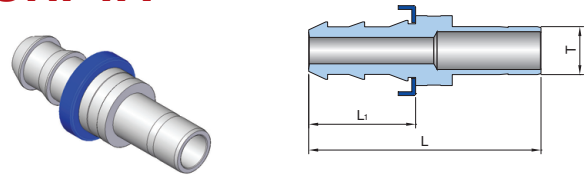

Push-On Hose Fittings

Easy and quick installation
for soft plastic or rubber hose

Push-On Hose Tube Fitting Adapter UHPTFA

Connects Hose to Tube

Part No.	Hose I.D.	Tube O.D. T	Dimensions (mm)			
			H	h	L	L ₁
UHPTFA-04H04	1/4	1/4	9/16	9/16	50.0	30.7
UHPTFA-06H06	3/8	3/8	11/16	11/16	53.6	31.5
UHPTFA-08H08	1/2	1/2	7/8	7/8	62.7	36.1

Push-On Hose Tube Adapter UHPTA

Connects Hose to UNILOK Tube Fitting

Part No.	Hose I.D.	Tube O.D. T	Dimensions (mm)	
			L	L ₁
UHPTA-04H04T	1/4	1/4	49.0	29.7
UHPTA-06H06T	3/8	3/8	51.6	29.5
UHPTA-08H08T	1/2	1/2	62.7	36.1
UHPTA-12H12T	3/4	3/4	79.8	37.6

Push-On Hose Male Connector UHPMC

Connects Hose to Male Pipe

Part No.	Hose I.D.	P	Dimensions (mm)		
			H	L	L ₁
UHPMC-04H04	1/4	1/4	9/16	42.7	23.4
UHPMC-06H04	3/8	1/4	11/16	45.7	23.6
UHPMC-06H06	3/8	3/8	11/16	45.7	23.6
UHPMC-08H08	1/2	1/2	7/8	55.6	29.0
UHPMC-12H12	3/4	3/4	1-1/16	71.4	29.2

Push-On Hose Straight Union UHPSU

Connects Hose

Part No.	Hose I.D.	Tube O.D. T	Dimensions (mm)	
			L	L ₁
UHPSU-04H04H	1/4	1/4	52.6	14.0
UHPSU-06H06H	3/8	3/8	57.2	13.0
UHPSU-08H08H	1/2	1/2	69.4	13.0
UHPSU-12H12H	3/4	3/4	100.8	13.0